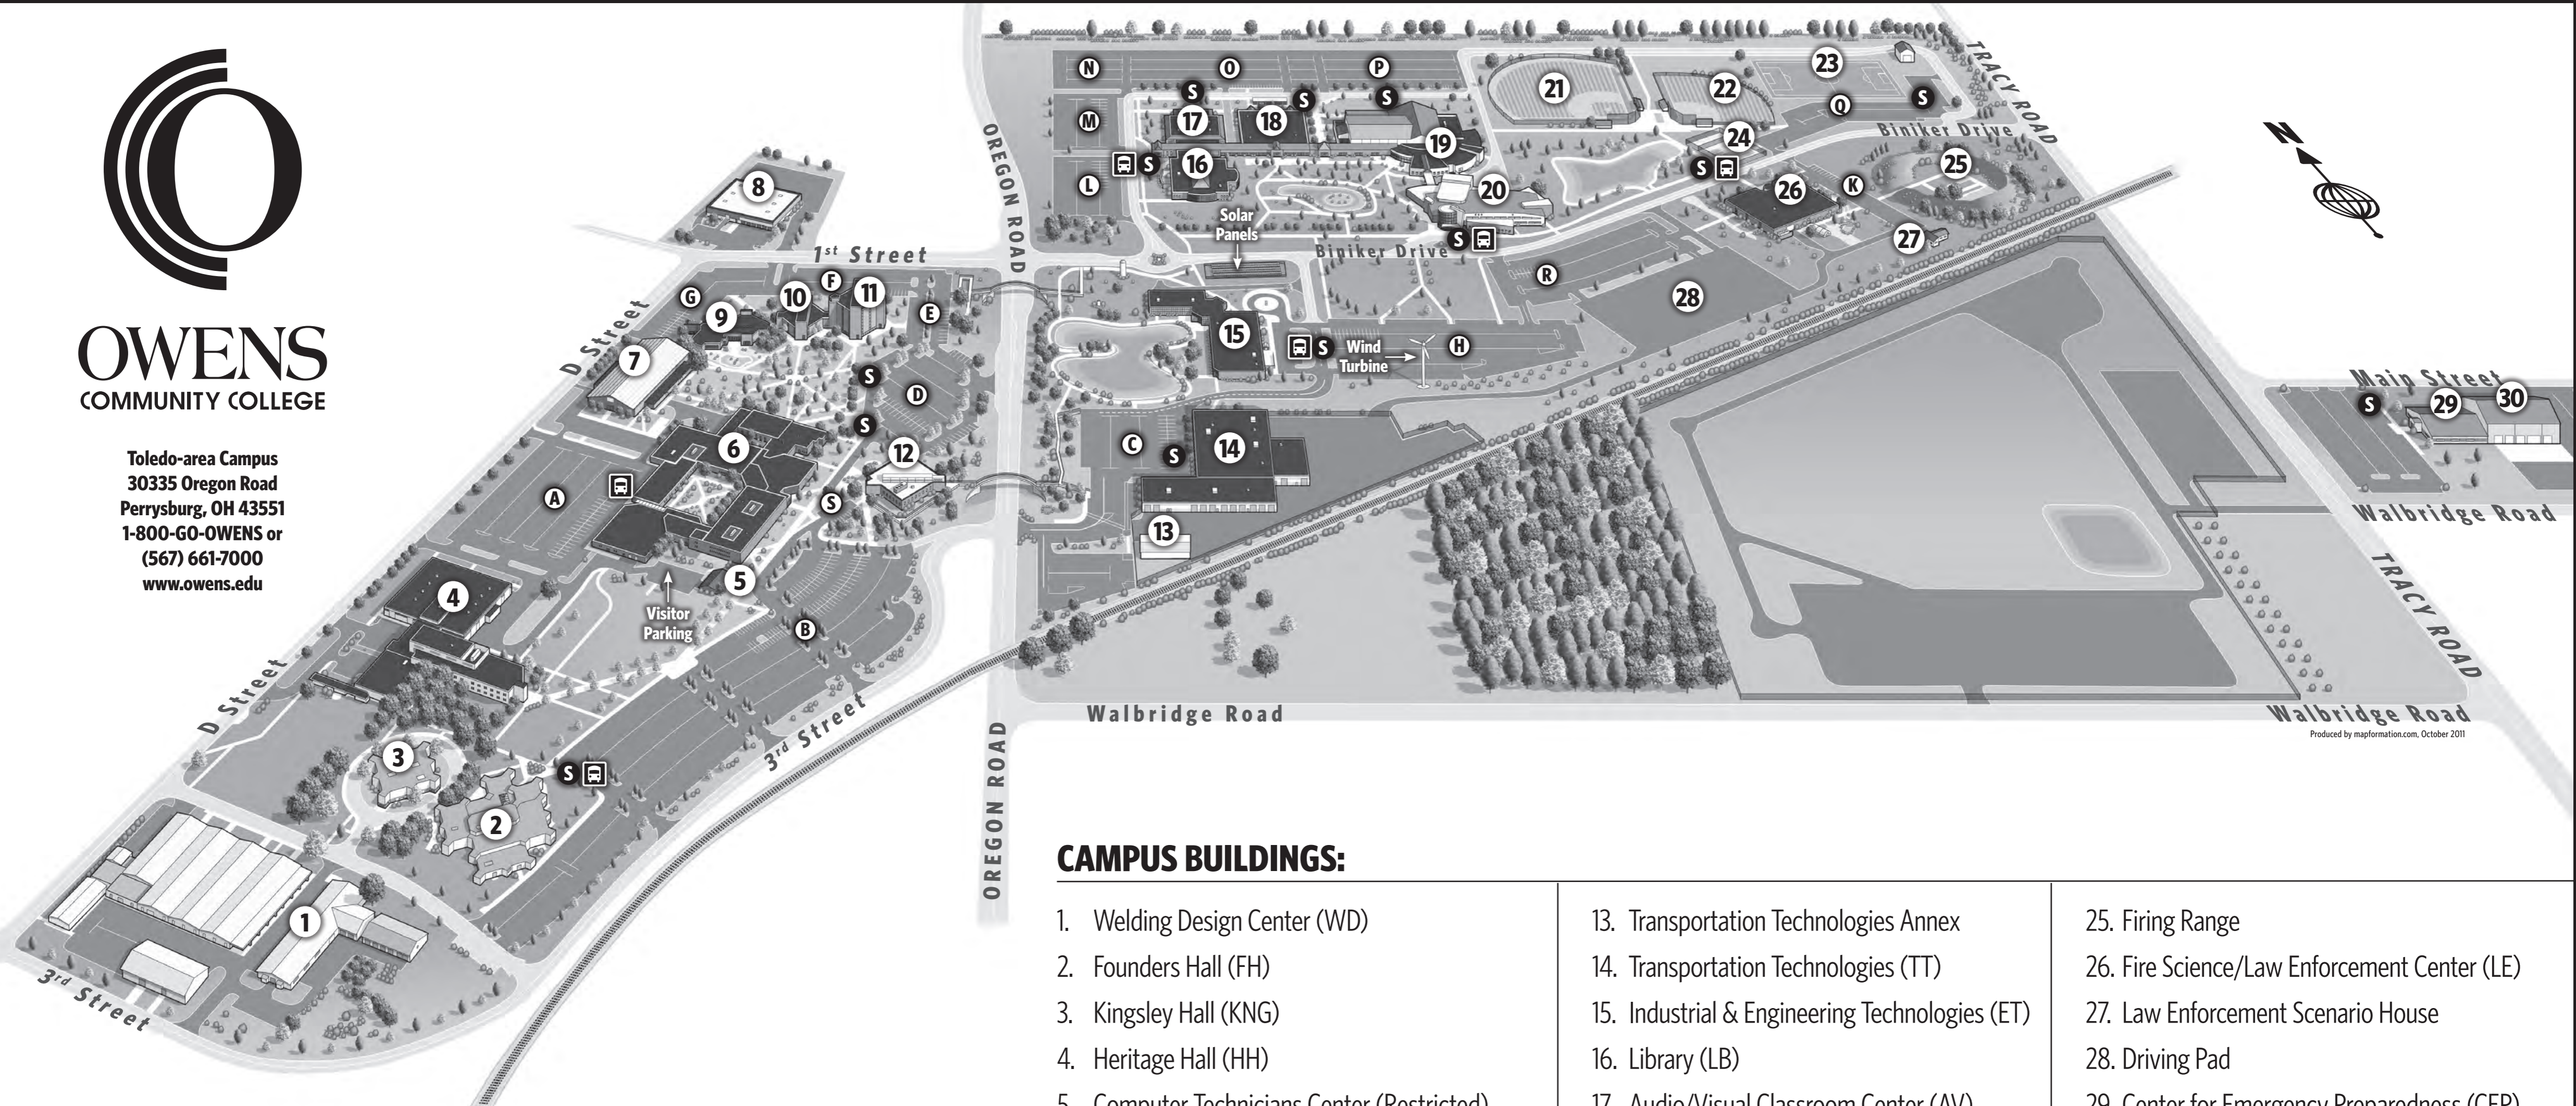

# TOLEDO-AREA CAMPUS MAP

**OWENS**  
COMMUNITY COLLEGE

Toledo-area Campus  
30335 Oregon Road  
Perrysburg, OH 43551  
1-800-GO-OWENS or  
(567) 661-7000  
www.owens.edu

## CAMPUS BUILDINGS:

- |  |  |  |
|--|--|--|
| <ul style="list-style-type: none"> <li>1. Welding Design Center (WD)</li> <li>2. Founders Hall (FH)</li> <li>3. Kingsley Hall (KNG)</li> <li>4. Heritage Hall (HH)</li> <li>5. Computer Technicians Center (Restricted)</li> <li>6. College Hall (CH)</li> <li>7. Alumni Hall (Public Safety/Disability Services)</li> <li>8. Facility Services</li> <li>9. Child Care Center (CC)</li> <li>10. Bicentennial Hall (BH)</li> <li>11. Health Technologies Hall (HT)</li> <li>12. Administration Hall (AD)</li> </ul> | <ul style="list-style-type: none"> <li>13. Transportation Technologies Annex</li> <li>14. Transportation Technologies (TT)</li> <li>15. Industrial &amp; Engineering Technologies (ET)</li> <li>16. Library (LB)</li> <li>17. Audio/Visual Classroom Center (AV)</li> <li>18. Math/Science Center (MS)</li> <li>19. Student Health &amp; Activities Center (SH)</li> <li>20. Center for Fine &amp; Performing Arts (PA)</li> <li>21. Baseball Field</li> <li>22. Softball Field</li> <li>23. Soccer Field</li> <li>24. Tennis/Basketball Courts</li> </ul> | <ul style="list-style-type: none"> <li>25. Firing Range</li> <li>26. Fire Science/Law Enforcement Center (LE)</li> <li>27. Law Enforcement Scenario House</li> <li>28. Driving Pad</li> <li>29. Center for Emergency Preparedness (CEP)</li> <li>30. Training and Operations Center</li> </ul> |
|--|--|--|

## ABOUT OWENS:

The Owens Community College Toledo-area Campus (Interstate-75 at Exit 198) covers more than 280 acres and is located just five minutes from downtown Toledo.

- A** Parking Lots A-S
- |||| Faculty Parking
- S** Campus Shuttle Bus Stops
- TARTA Downtown Bus Stops