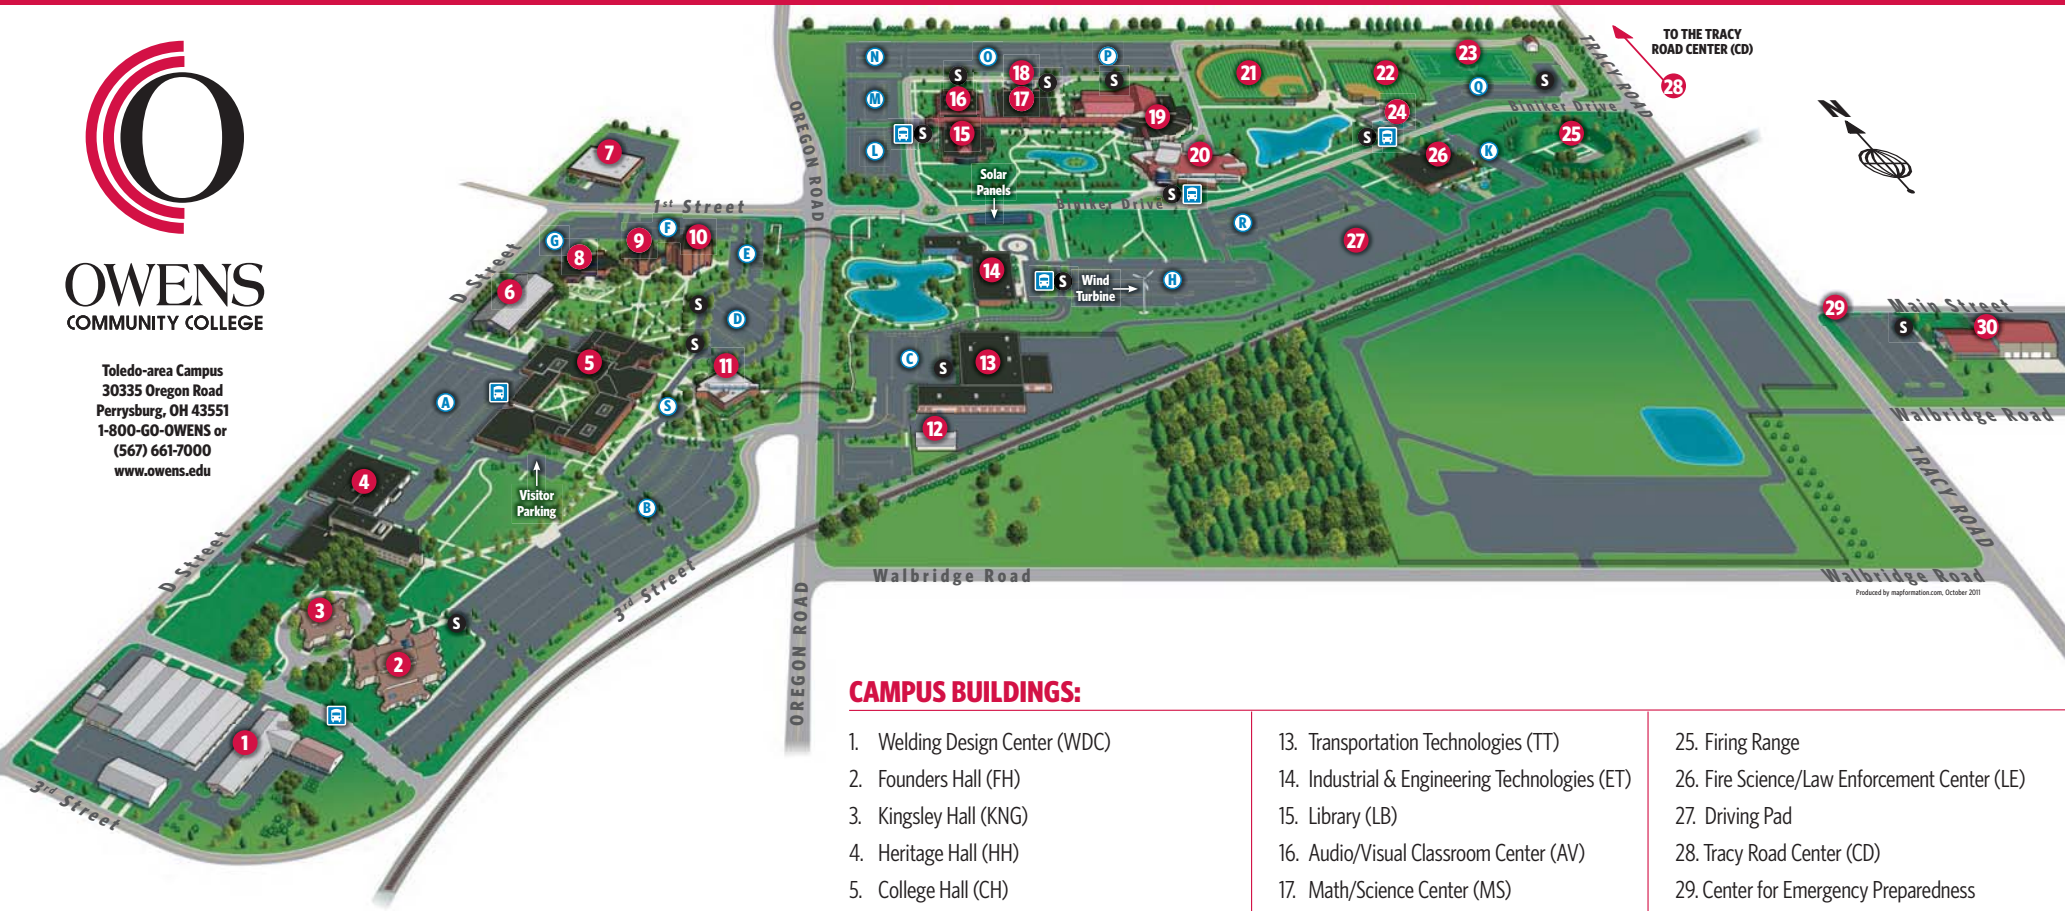

TOLEDO-AREA CAMPUS MAP

OWENS
COMMUNITY COLLEGE

Toledo-area Campus
30335 Oregon Road
Perrysburg, OH 43551
1-800-GO-OWENS or
(567) 661-7000
www.owens.edu

ABOUT OWENS:

The Owens Community College Toledo-area Campus (Interstate-75 at Exit 198) covers more than 280 acres and is located just five minutes from downtown Toledo.

CAMPUS BUILDINGS:

- | | | |
|--|---|--|
| <ul style="list-style-type: none"> 1. Welding Design Center (WDC) 2. Founders Hall (FH) 3. Kingsley Hall (KNG) 4. Heritage Hall (HH) 5. College Hall (CH) 6. Alumni Hall (Public Safety/Disability Services) 7. Facility Services 8. YMCA Child Development Center (CC) 9. Bicentennial Hall (BH) 10. Health Technologies Hall (HT) 11. Administration Hall (AD) 12. Transportation Technologies Annex | <ul style="list-style-type: none"> 13. Transportation Technologies (TT) 14. Industrial & Engineering Technologies (ET) 15. Library (LB) 16. Audio/Visual Classroom Center (AV) 17. Math/Science Center (MS) 18. Greenhouse (GH2) 19. Student Health & Activities Center (SH) 20. Center for Fine & Performing Arts (PA) 21. Baseball Field 22. Softball Field 23. Soccer Field 24. Tennis/Basketball Courts | <ul style="list-style-type: none"> 25. Firing Range 26. Fire Science/Law Enforcement Center (LE) 27. Driving Pad 28. Tracy Road Center (CD) 29. Center for Emergency Preparedness 30. Training and Operations Center (FTS) |
|--|---|--|

- Parking Lots A-S
- Faculty Parking
- Campus Shuttle Bus Stops
- TARTA Downtown Bus Stops